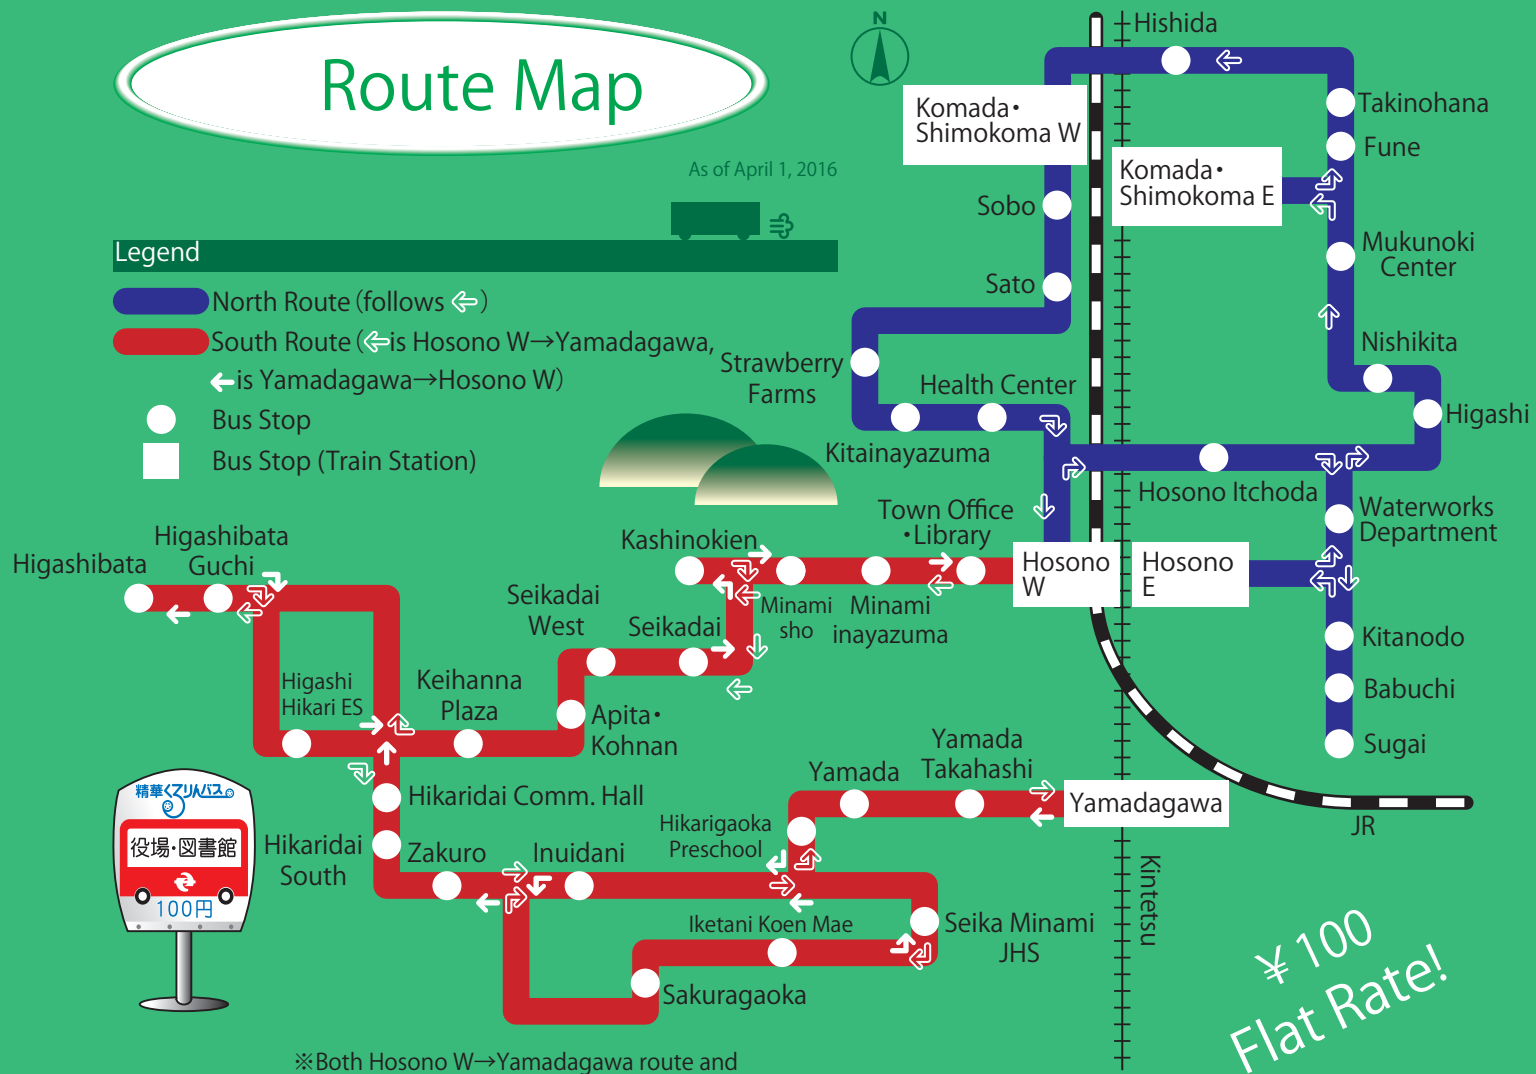

Route Map

As of April 1, 2016

Legend

-  North Route (follows ←)
-  South Route (← is Hosono W → Yamadagawa, ← is Yamadagawa → Hosono W)
-  Bus Stop
-  Bus Stop (Train Station)

¥ 100 Flat Rate!

※Both Hosono W→Yamadagawa route and Yamadagawa→Hosono W route pass through Inuidani twice.